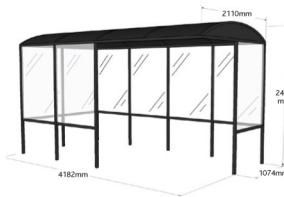

3 - 5 Person Capacity

Code: DD48FS

5 - 7 Person Capacity

Code: DD412FS

6 - 8 Person Capacity

Code: DD416FS

6 - 8 Person Capacity

Code: DD88FS

10 - 12 Person Capacity

Code: DD811FS

10 - 14 Person Capacity

Code: DD816FS