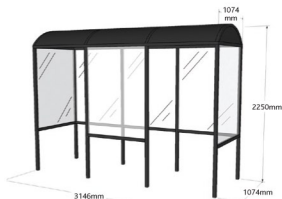

3 - 5 Person Capacity

Code: DD48FS

5 - 7 Person Capacity

Code: DD412FS

6 - 8 Person Capacity

Code: DD416FS

6 - 8 Person Capacity

Code: DD88FS

10 - 12 Person Capacity

Code: DD811FS

10 - 14 Person Capacity

Code: DD816FS