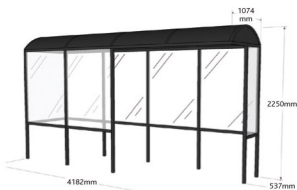

3 - 5 Person Capacity

Code: DD48FS

5 - 7 Person Capacity

Code: DD412FS

6 - 8 Person Capacity

Code: DD416FS

6 - 8 Person Capacity

Code: DD88FS

10 - 12 Person Capacity

Code: DD811FS

10 - 14 Person Capacity

Code: DD816FS