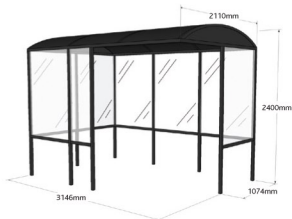

3 - 5 Person Capacity

Code: DD48FS

5 - 7 Person Capacity

Code: DD412FS

6 - 8 Person Capacity

Code: DD416FS

6 - 8 Person Capacity

Code: DD88FS

10 - 12 Person Capacity

Code: DD811FS

10 - 14 Person Capacity

Code: DD816FS