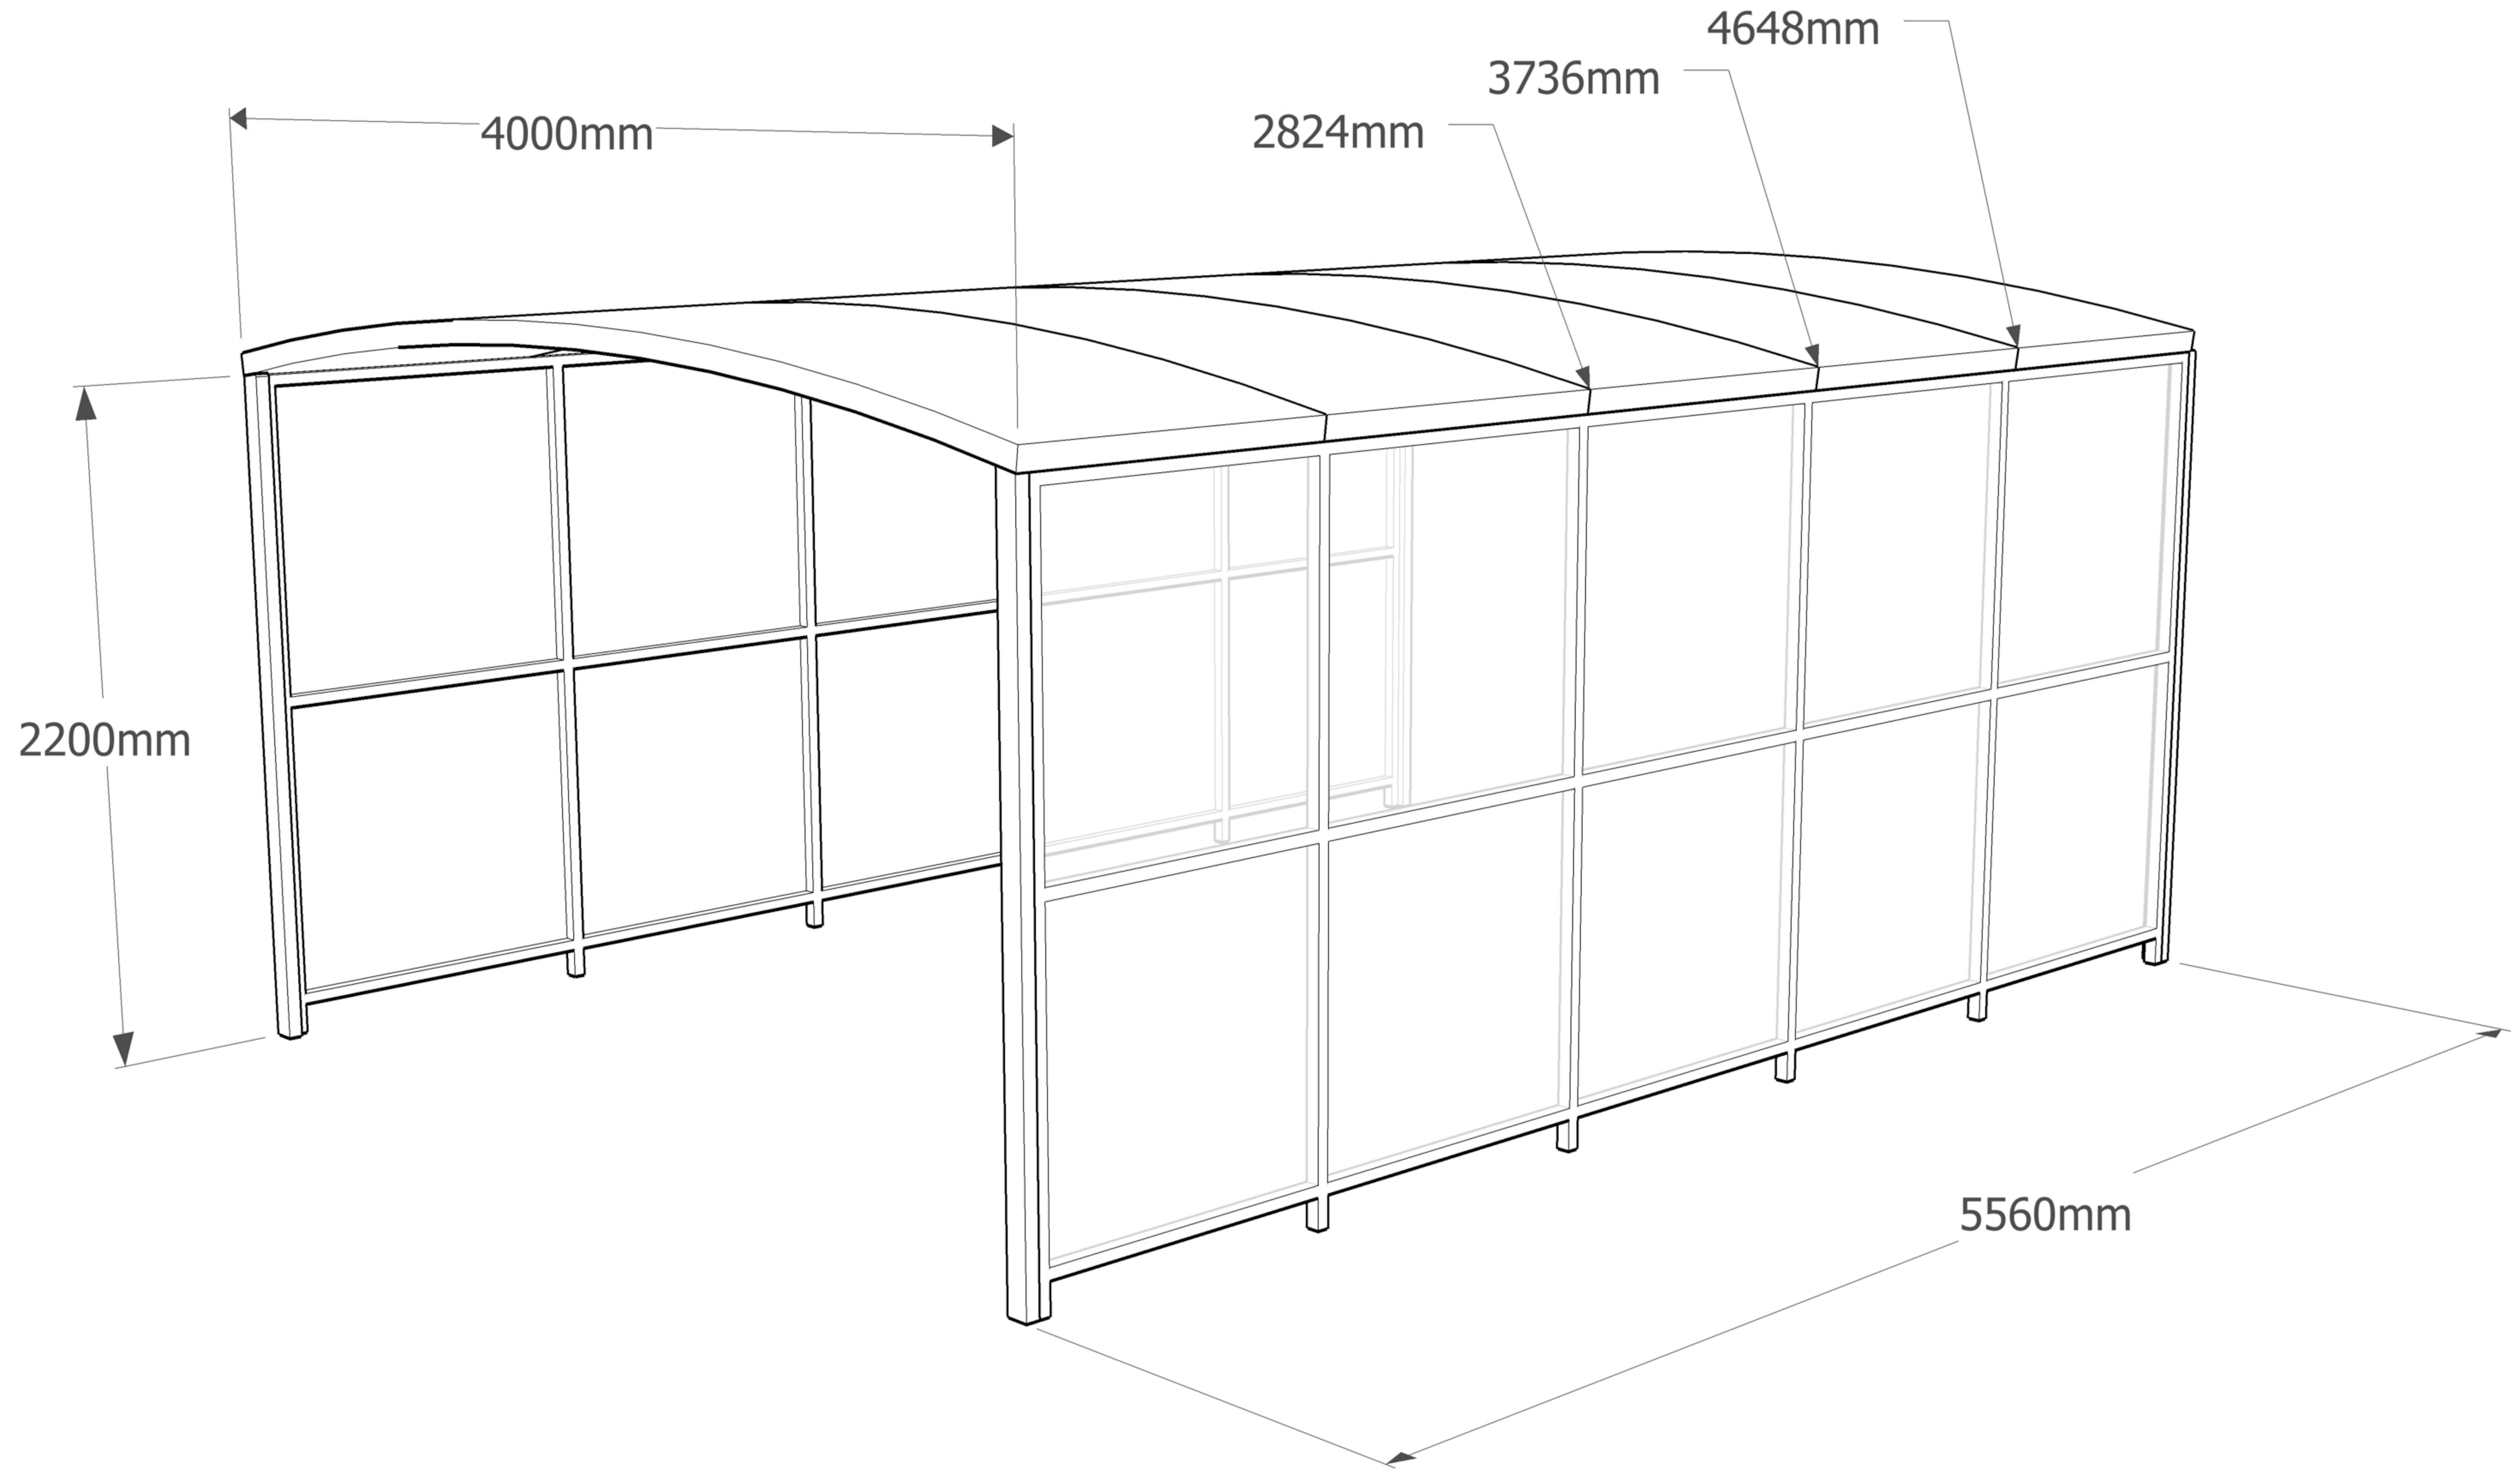

**3m Freestanding Walkway**  
**Code: CWSF33 (2824mm)**  
**CWSF34 (3736mm)**  
**CWSF35 (4648mm)**

**4m Freestanding Walkway**  
**Code: CWSF43 (2824mm)**  
**CWSF44 (3736mm)**  
**CWSF45 (4648mm)**  
**CWSF46 (5560mm)**

5m Freestanding Walkway  
Code: CWSF54 (3736mm)  
CWSF55 (4648mm)  
CWSF56 (5560mm)  
CWSF57 (6472mm)