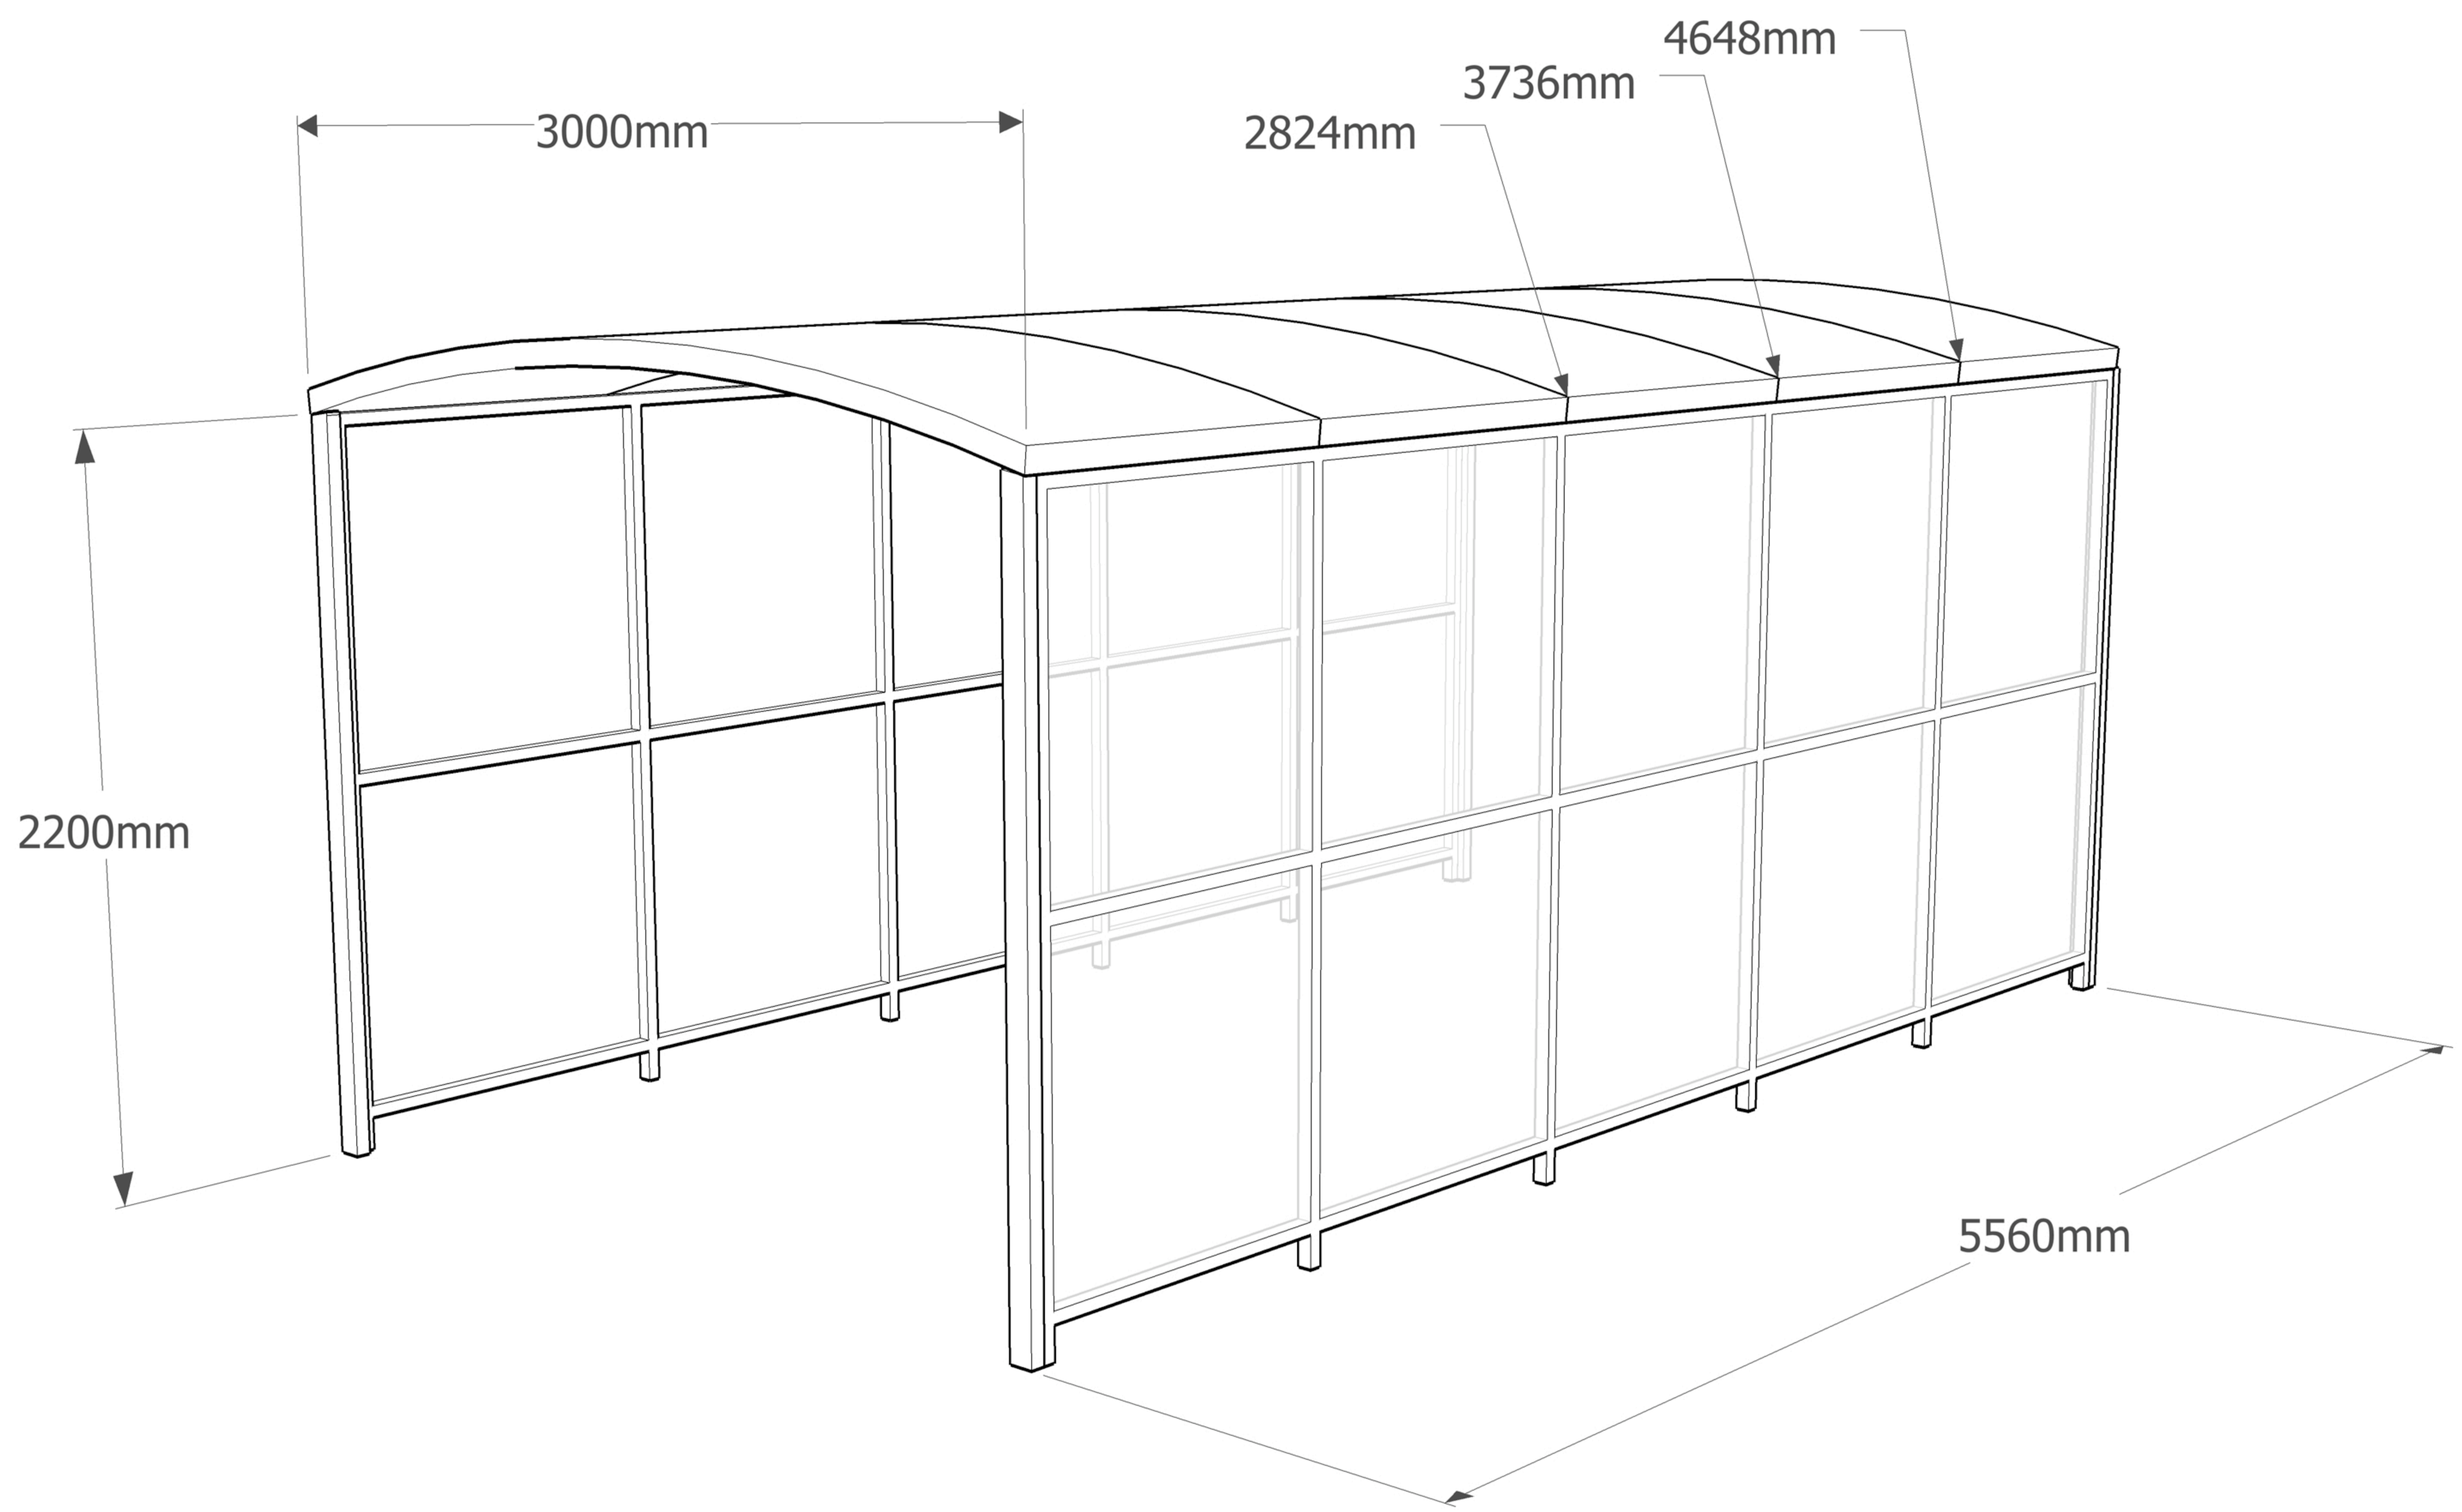

**3m Freestanding Walkway**  
**Code: CWSF33 (2824mm)**  
**CWSF34 (3736mm)**  
**CWSF35 (4648mm)**

**4m Freestanding Walkway**  
**Code: CWSF43 (2824mm)**  
**CWSF44 (3736mm)**  
**CWSF45 (4648mm)**  
**CWSF46 (5560mm)**

5m Freestanding Walkway  
Code: CWSF54 (3736mm)  
CWSF55 (4648mm)  
CWSF56 (5560mm)  
CWSF57 (6472mm)